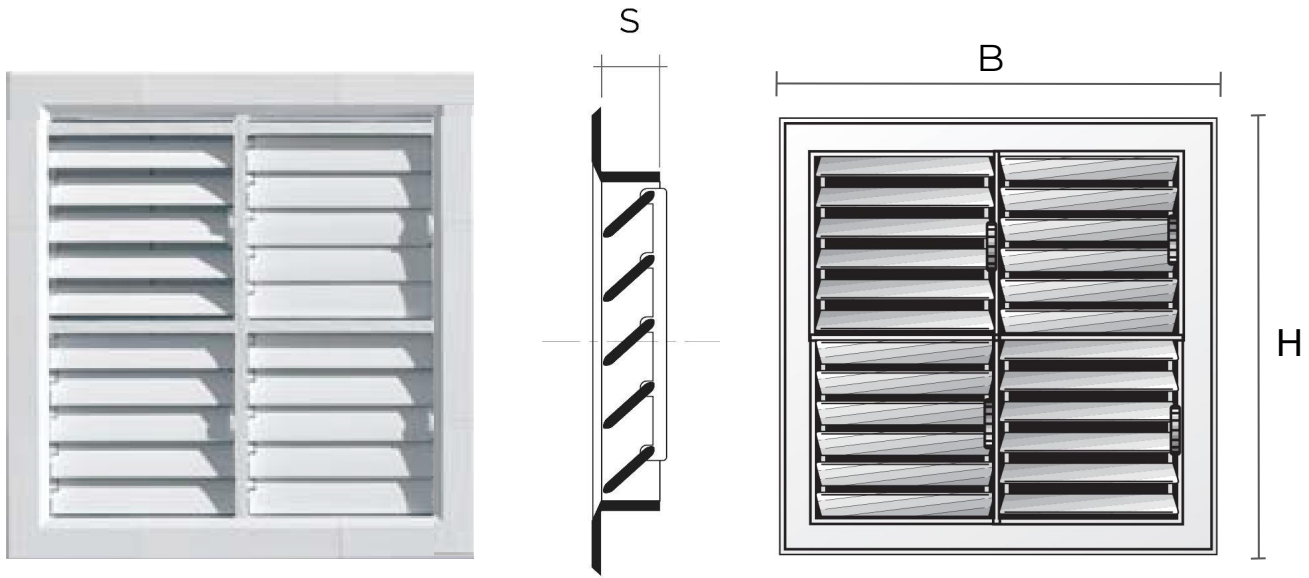

Description: Recessed-mounting Z-style modular grille

Material: ABS plastic

Colour: Z22414B White - Z22414M Brown - Z22414N Black

Features: Recessed Z-style modular grille with adjustable flaps until closed. Suitable for outdoor installations.

Z-style modular grilles

Item	BxH mm	S mm	Hole mm
Z63414B	340x140	15	308x108
Z63414M	340x140	15	308x108
Z63414N	340x140	15	308x108

Description: Recessed-mounting Z-style modular grille

Material: ABS plastic

Colour: Z63414B White - Z63414M Brown - Z63414N Black

Features: Recessed Z-style modular grille with adjustable flaps until closed. Suitable for outdoor installations.

Z-style modular grilles

Item	BxH mm	S mm	Hole mm
Z142424B	240x240	15	208x208
Z142424M	240x240	15	208x208
Z142424N	240x240	15	208x208

Description: Recessed-mounting Z-style modular grille

Material: ABS plastic

Colour: Z142424B White - Z142424M Brown - Z142424N Black

Features: Recessed Z-style modular grille with adjustable flaps until closed. Suitable for outdoor installations.