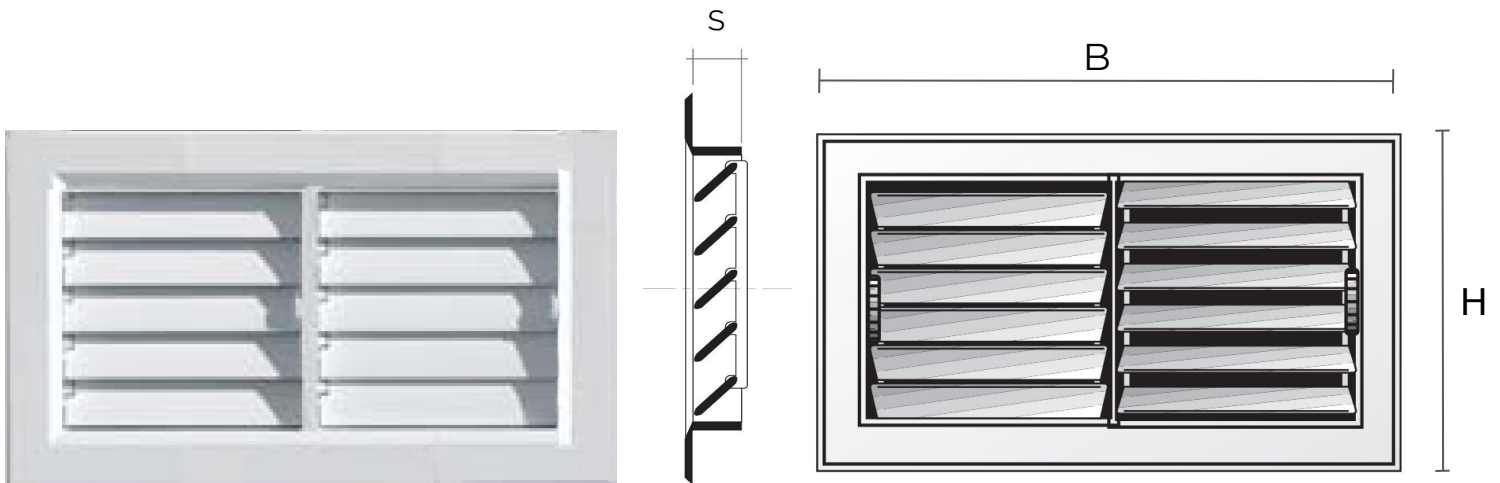

Z-style modular grilles

Item	BxH mm	S mm	Hole mm
Z1414B	140x140	15	102x102
Z1414M	140x140	15	102x102
Z1414N	140x140	15	102x102

Description: Recessed-mounting Z-style modular grille

Material: ABS plastic

Colour: Z1414B White - Z1414M Brown - Z1414N Black

Features: Recessed Z-style modular grille with adjustable flaps until closed. Suitable for outdoor installations.

Z-style modular grilles

Item	BxH mm	S mm	Hole mm
Z22414B	240x140	15	202x102
Z22414M	240x140	15	202x102
Z22414N	240x140	15	202x102

Description: Recessed-mounting Z-style modular grille

Material: ABS plastic

Colour: Z22414B White - Z22414M Brown - Z22414N Black

Features: Recessed Z-style modular grille with adjustable flaps until closed. Suitable for outdoor installations.

Colour: Z63414B White - Z63414M Brown - Z63414N Black

Features: Recessed Z-style modular grille with adjustable flaps until closed. Suitable for outdoor installations.

Z-style modular grilles

Item	BxH mm	S mm	Hole mm
Z142424B	240x240	15	208x208
Z142424M	240x240	15	208x208
Z142424N	240x240	15	208x208