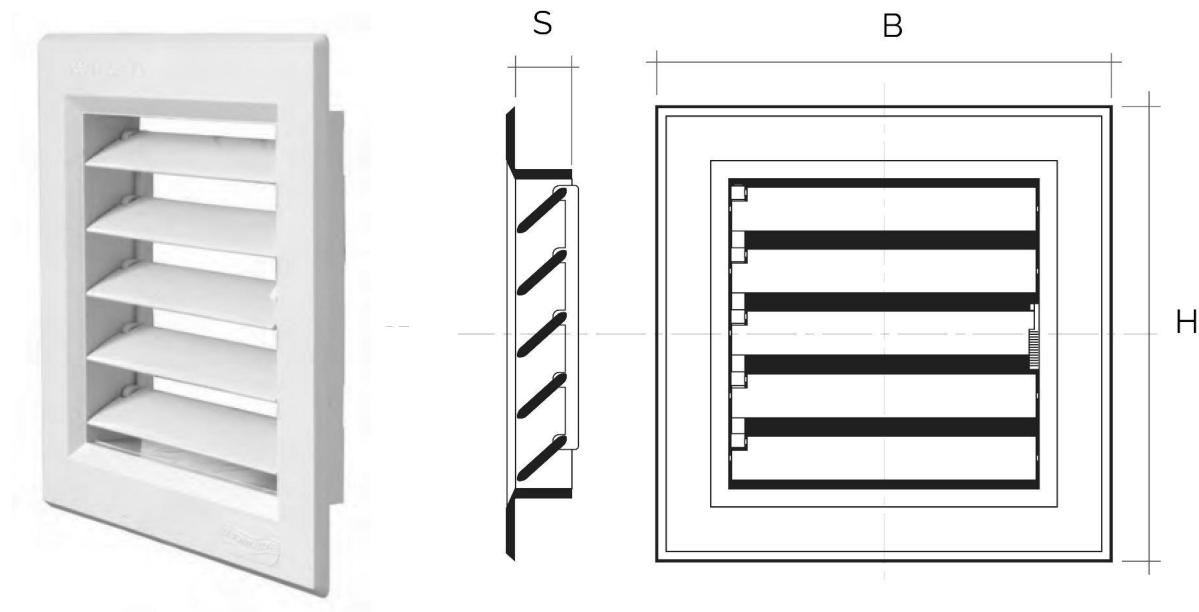

Z-style modular grilles

Item	BxH mm	S mm	Hole mm
Z1414B	140x140	15	102x102
Z1414M	140x140	15	102x102
Z1414N	140x140	15	102x102

Description: Recessed-mounting Z-style modular grille

Material: ABS plastic

Colour: Z1414B White - Z1414M Brown - Z1414N Black

Features: Recessed Z-style modular grille with adjustable flaps until closed. Suitable for outdoor installations.

Z-style modular grilles

Item	BxH mm	S mm	Hole mm
Z22414B	240x140	15	202x102
Z22414M	240x140	15	202x102
Z22414N	240x140	15	202x102

Description: Recessed-mounting Z-style modular grille

Material: ABS plastic

Colour: Z22414B White - Z22414M Brown - Z22414N Black

Features: Recessed Z-style modular grille with adjustable flaps until closed. Suitable for outdoor installations.

Colour: Z63414B White - Z63414M Brown - Z63414N Black

Features: Recessed Z-style modular grille with adjustable flaps until closed. Suitable for outdoor installations.

Z-style modular grilles

Item	BxH mm	S mm	Hole mm
Z142424B	240x240	15	208x208
Z142424M	240x240	15	208x208
Z142424N	240x240	15	208x208