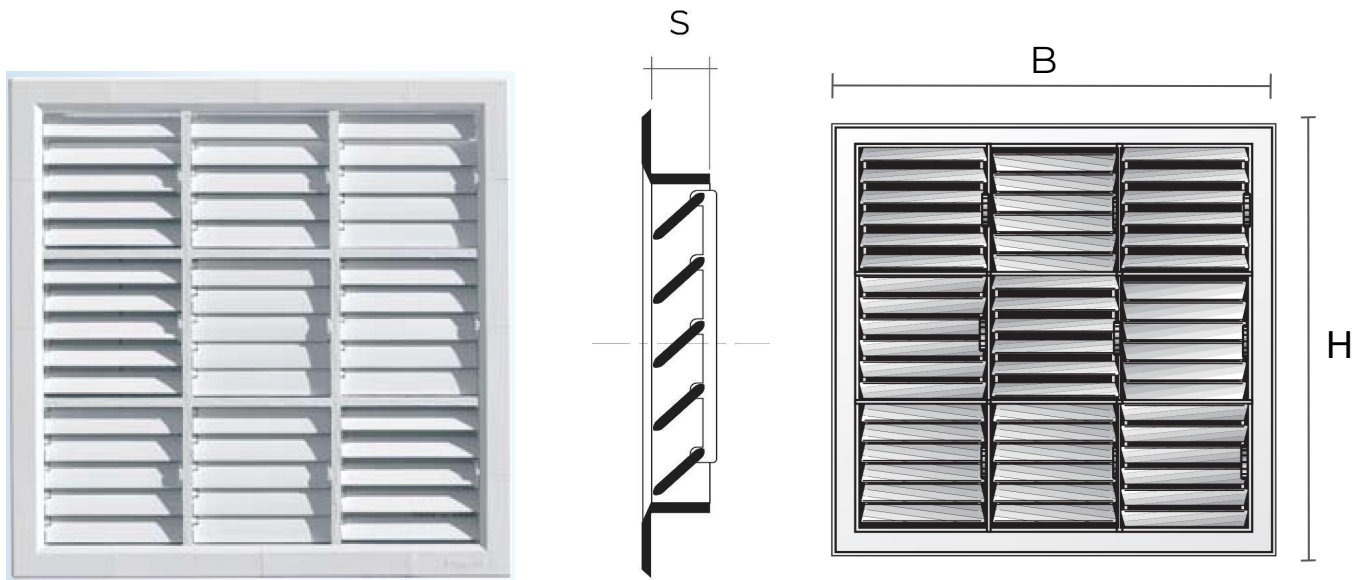

Z-style modular grilles

Item	BxH mm	S mm	Hole mm
Z203434B	340x340	15	308x308
Z203434M	340x340	15	308x308
Z203434N	340x340	15	308x308

Description: Recessed-mounting Z-style modular grille

Material: ABS plastic

Colour: Z203434B White - Z203434M Brown - Z203434N Black

Features: Recessed Z-style modular grille with adjustable flaps until closed. Suitable for outdoor installations.