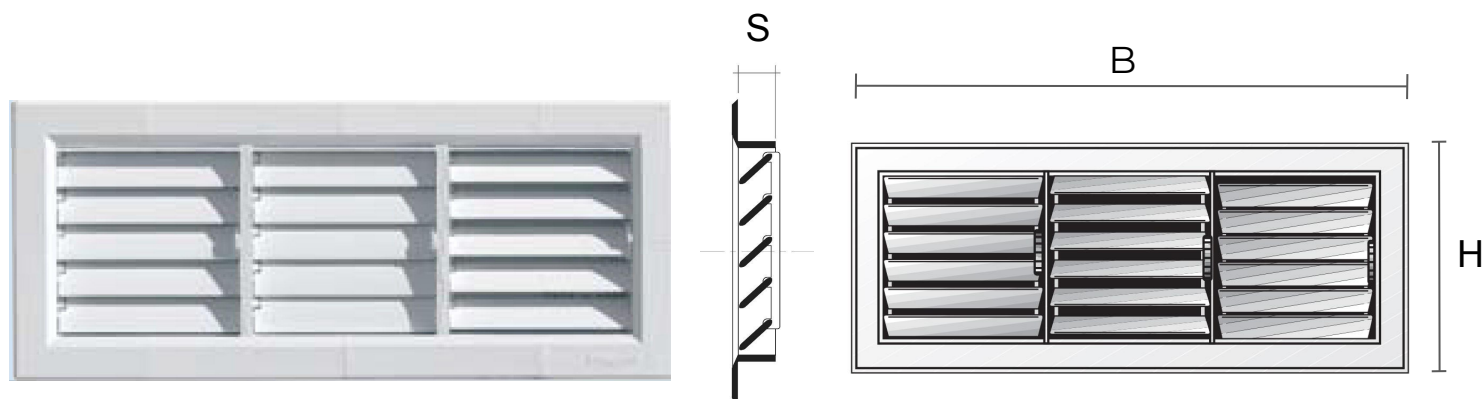

Z-style modular grilles

Item	BxH mm	S mm	Hole mm
Z63414B	340x140	15	308x108
Z63414M	340x140	15	308x108
Z63414N	340x140	15	308x108

Description: Recessed-mounting Z-style modular grille

Material: ABS plastic

Colour: Z63414B White - Z63414M Brown - Z63414N Black

Features: Recessed Z-style modular grille with adjustable flaps until closed. Suitable for outdoor installations.